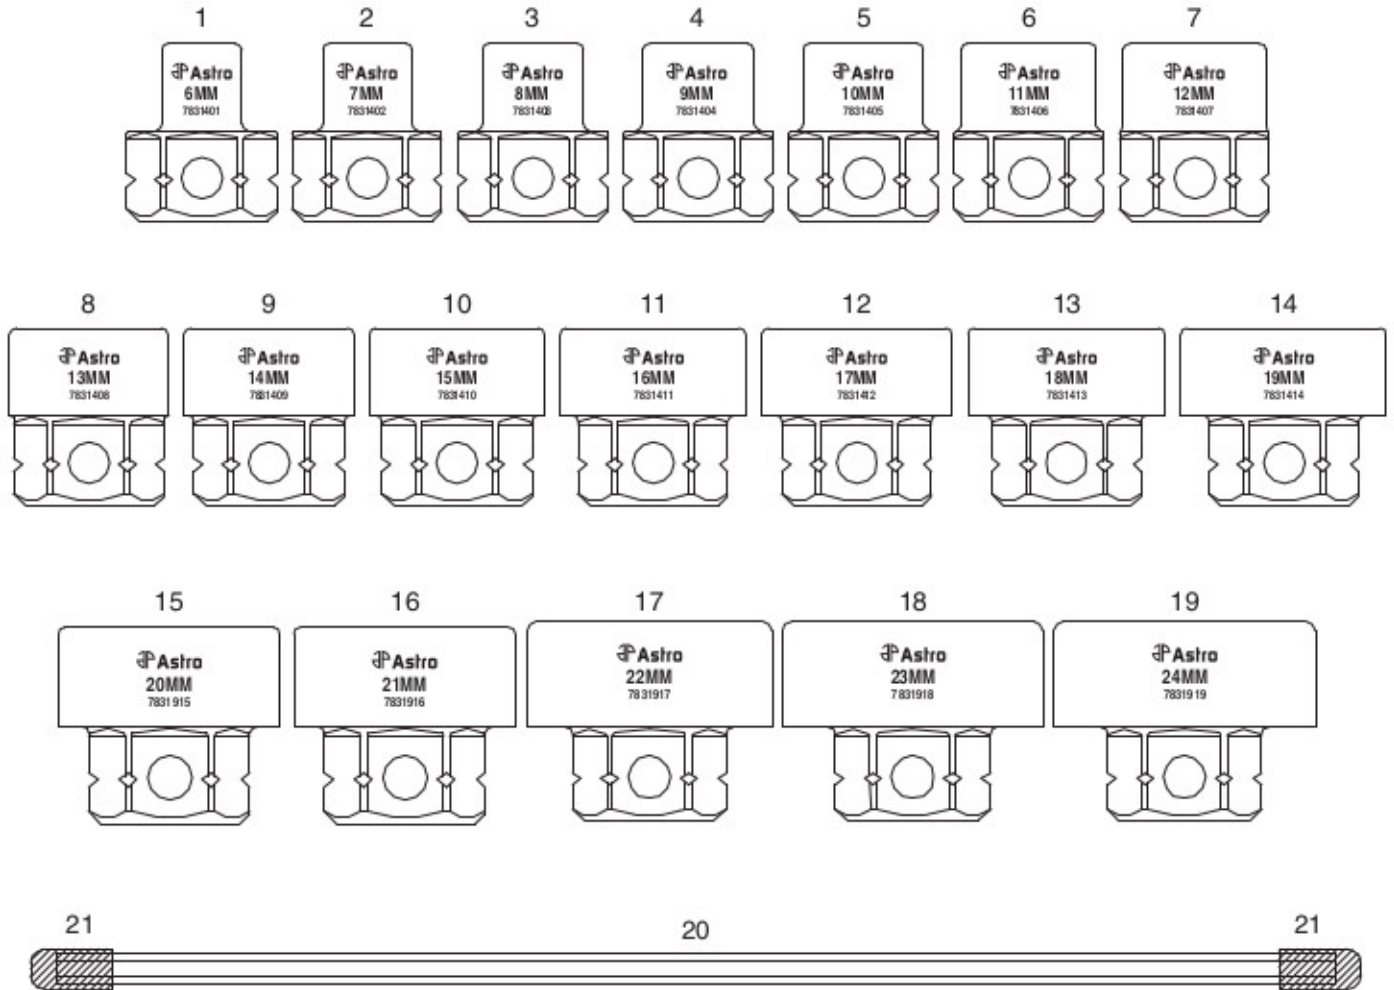

Model:

78319

Product Type:

**19PC 3/8" DRIVE LOW PROFILE NANO
IMPACT SOCKETS 6-24MM - NO SKIPS****PARTS BREAKDOWN**

Call 1.800.221.9705 for questions concerning performance of the product or other inquiries.

**Parts List**

Index	Part No.	Description	Qty
1	7831401	6mm Nano Impact Socket	1
2	7831402	7mm Nano Impact Socket	1
3	7831403	8mm Nano Impact Socket	1
4	7831404	9mm Nano Impact Socket	1
5	7831405	10mm Nano Impact Socket	1
6	7831406	11mm Nano Impact Socket	1
7	7831407	12mm Nano Impact Socket	1
8	7831408	13mm Nano Impact Socket	1
9	7831409	14mm Nano Impact Socket	1
10	7831410	15mm Nano Impact Socket	1
11	7831411	16mm Nano Impact Socket	1

Index	Part No.	Description	Qty
12	7831412	17mm Nano Impact Socket	1
13	7831413	18mm Nano Impact Socket	1
14	7831414	19mm Nano Impact Socket	1
15	7831915	20mm Nano Impact Socket	1
16	7831916	21mm Nano Impact Socket	1
17	7831917	22mm Nano Impact Socket	1
18	7831918	23mm Nano Impact Socket	1
19	7831919	24mm Nano Impact Socket	1
20	7831920	Aluminum Socket Holder	1
21	7831921	Black Rubber Sheath	2