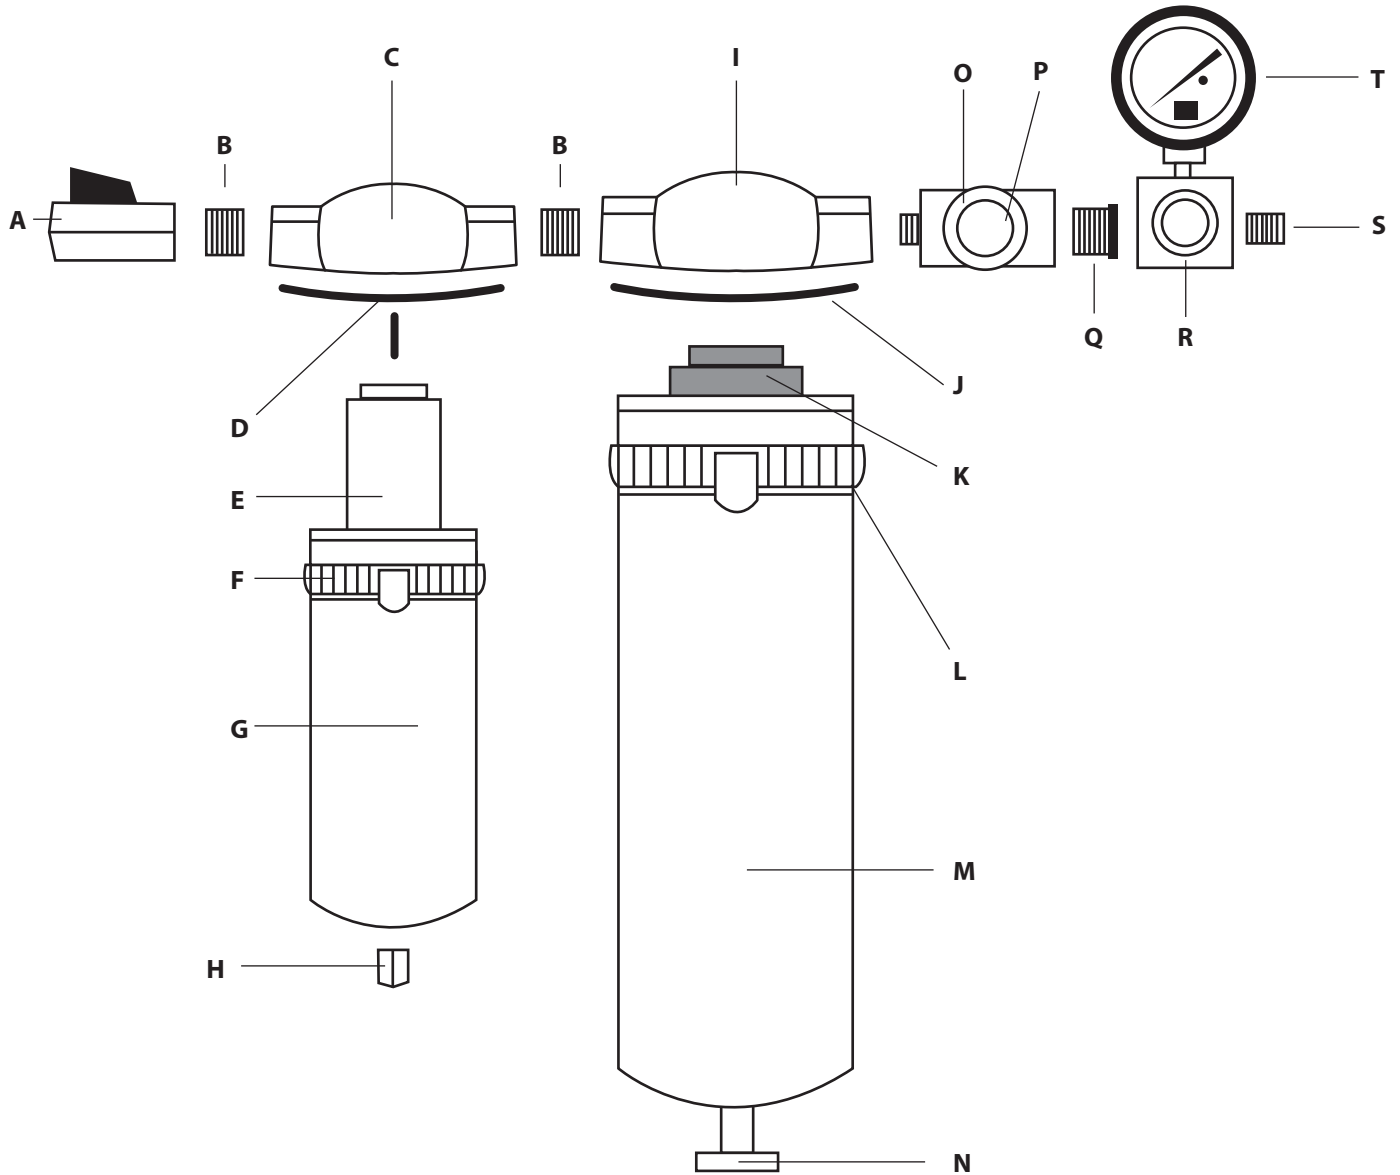

EH4000 Breakdown

Description

Part

Description

Part

A	1/2" Ball Valve (Shut off)	BV-050	K	2nd Stage Replacement Element	DE401
B	1/2" Nipple	AB032-1/2	L	2nd Stage O-ring	N32-95-256
C	1st Stage Head Assembly	WIL-040	M	2nd Stage Bowl	N34-15-180
D	1st Stage O-ring	N32-95-257	N	Manual Petcock Drain	PC-03
E	1st Stage Replacement Element	4P-060	O	Indicator Assembly (Moisture)	RTi-04-CK
F	1st Stage Bowl Ring (only)	WIL-035	P	Indicator Eye with Paper	RTi-SG-651
G	Bowl Assembly w/ Drain	N34-95-201	Q	1/2" to 1/4" Reducer	AB035-1/2-1/4
H	Auto Drain	N32-95-979	R	1/4" Regulator	R79
I	2nd Stage Head Assembly	WIL-001M	S	1/4" Nipple	AB032-1/4
J	2nd Stage Bowl Ring (only)	WIL-013	T	Pressure Gauge 160 PSI	PG-160